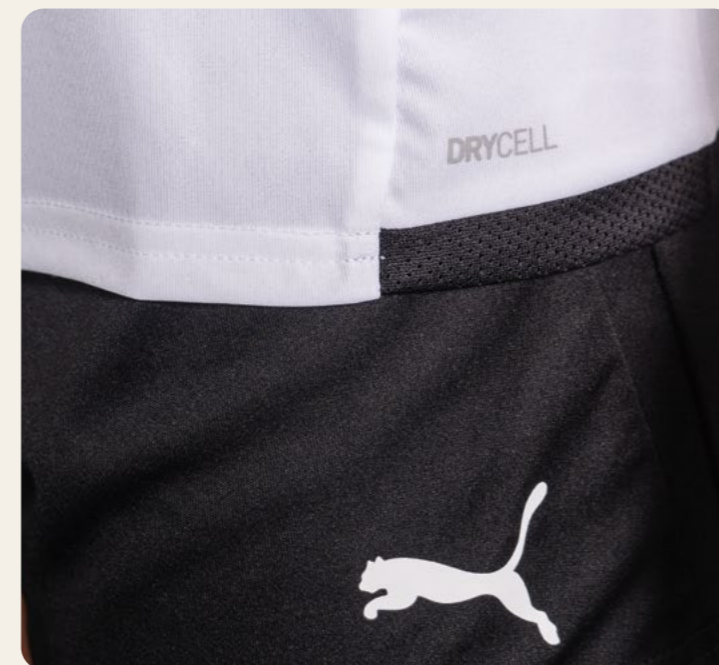

704934 teamLIGA Jersey W

Regular Fit • dryCell • 100% recyceltes Polyester
Rundhalsausschnitt, nach vorne versetzte Seitennaht für verbesserte Passform, Mesh-Bündchen und Saum in Kontrastfarbe, Cut-and-Sew-Einsatz mit PUMA-Formstreifen auf den Schultern

704934 XS-XL € 22.95*

- 01 PUMA Red-PUMA White
- 02 Electric Blue Lemonade-PUMA White
- 03 PUMA Black-PUMA White
- 04 PUMA White-PUMA Black
- 05 Pepper Green-PUMA White
- 06 Peacoat-PUMA White
- 07 Cyber Yellow-PUMA Black

2023-2025

704936 teamLIGA Shorts W

Regular Fit • dryCell • 100% recyceltes Polyester
Elastischer Bund mit Zugband, Kontrasteinsatz aus Mesh mit PUMA Formstrip

704936 XS-XL € 19.95*

- 01 PUMA Red-PUMA White
- 02 Electric Blue Lemonade-PUMA White
- 03 PUMA Black-PUMA White
- 04 PUMA White-PUMA Black
- 05 Pepper Green-PUMA White
- 06 Peacoat-PUMA White
- 07 Cyber Yellow-PUMA Black

2023-2025