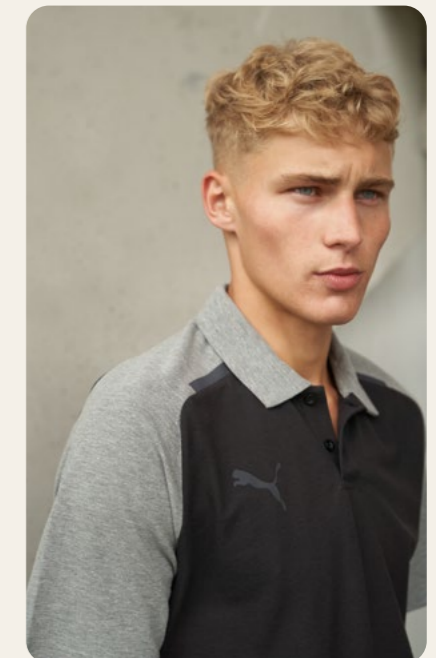

06 Parisian Night

13 Medium Gray Heather

35 Green Moss

Februar 2023-2024

TEAMFINAL

teamFINAL Training Jacket

657378 • LZ: 2023
CHF 85.00*

teamFINAL Training Pants